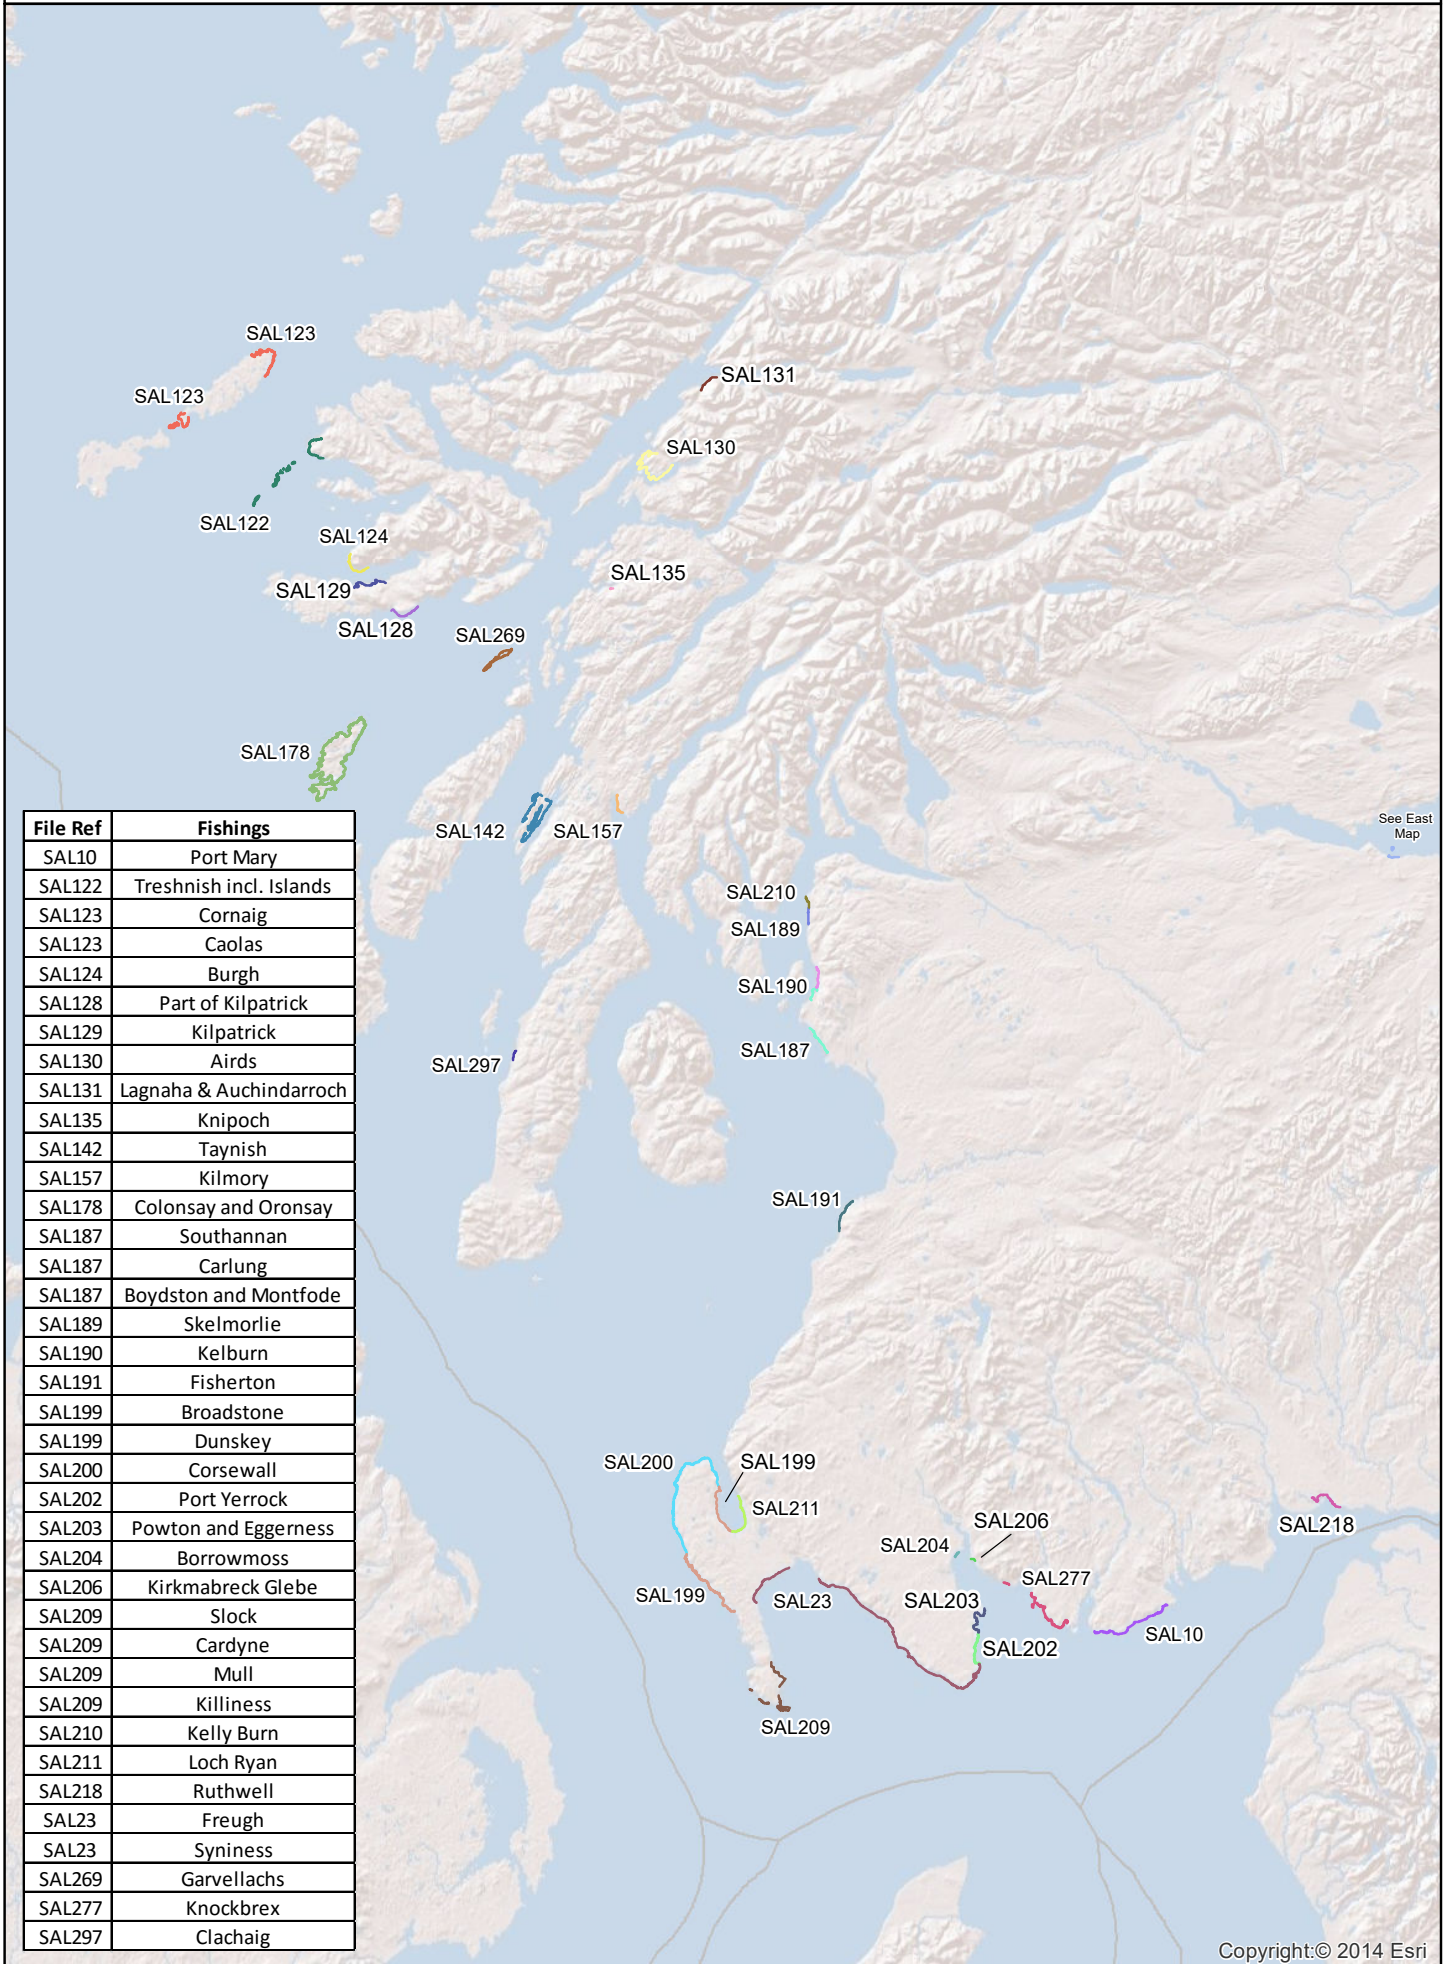

# Crown Title Coastal salmon fishing vacant stretches (West)

**Crown Estate  
Scotland**  
Oighreachd a' Chrùin Alba

File Ref	Fishings
SAL10	Port Mary
SAL122	Treshnish incl. Islands
SAL123	Cornaig
SAL123	Caolas
SAL124	Burgh
SAL128	Part of Kilpatrick
SAL129	Kilpatrick
SAL130	Airds
SAL131	Lagnaha & Auchindarroch
SAL135	Knipoch
SAL142	Taynish
SAL157	Kilmory
SAL178	Colonsay and Oronsay
SAL187	Southannan
SAL187	Carlung
SAL187	Boydston and Montfode
SAL189	Skelmorlie
SAL190	Kelburn
SAL191	Fisherton
SAL199	Broadstone
SAL199	Dunskey
SAL200	Corsewall
SAL202	Port Yerrock
SAL203	Powton and Eggerness
SAL204	Borrowmoss
SAL206	Kirkmabreck Glebe
SAL209	Slock
SAL209	Cardyne
SAL209	Mull
SAL209	Killiness
SAL210	Kelly Burn
SAL211	Loch Ryan
SAL218	Ruthwell
SAL23	Freugh
SAL23	Syniness
SAL269	Garvellachs
SAL277	Knockbrex
SAL297	Clachaig

See East Map