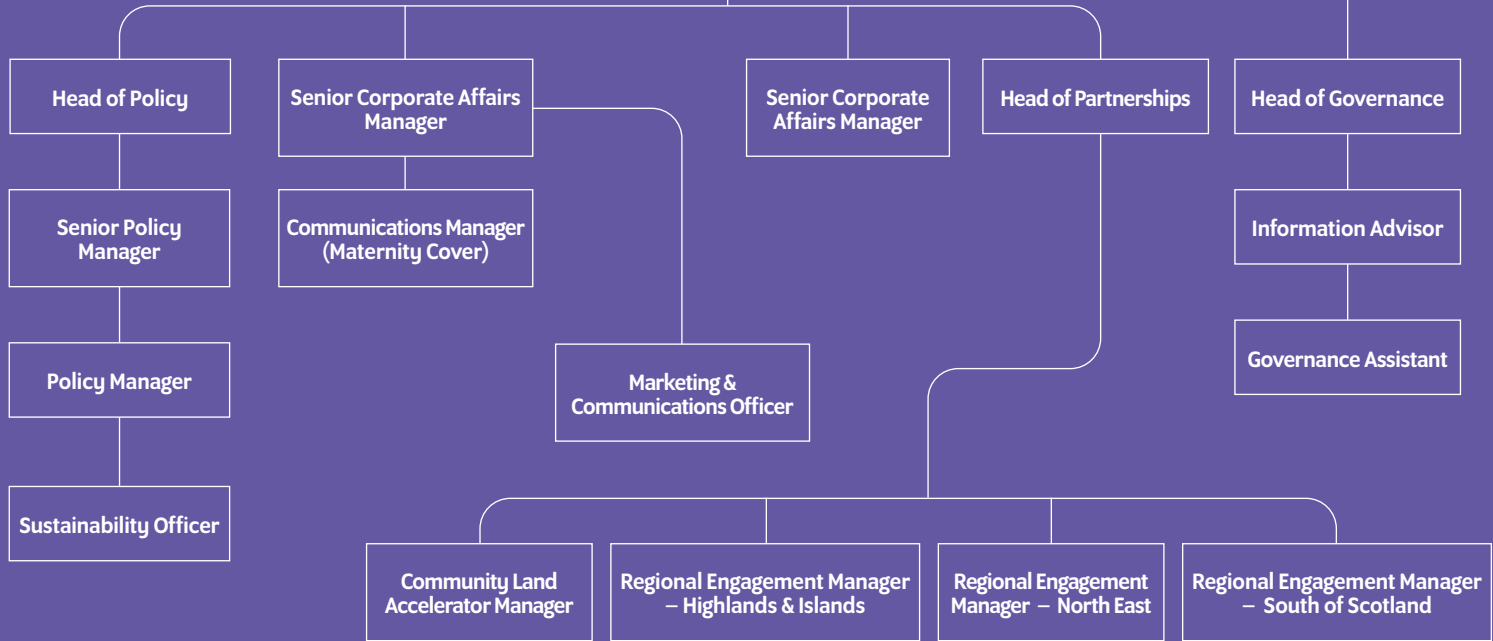

Head Ranger

Maintenance Supervisor

Forest Manager

Countryside Business Assistant

Maintenance

Mason and JCB

Forestry Intern

Operations

Director of Corporate Operations
Esther Black

Marine

Director of Marine
Colin Palmer