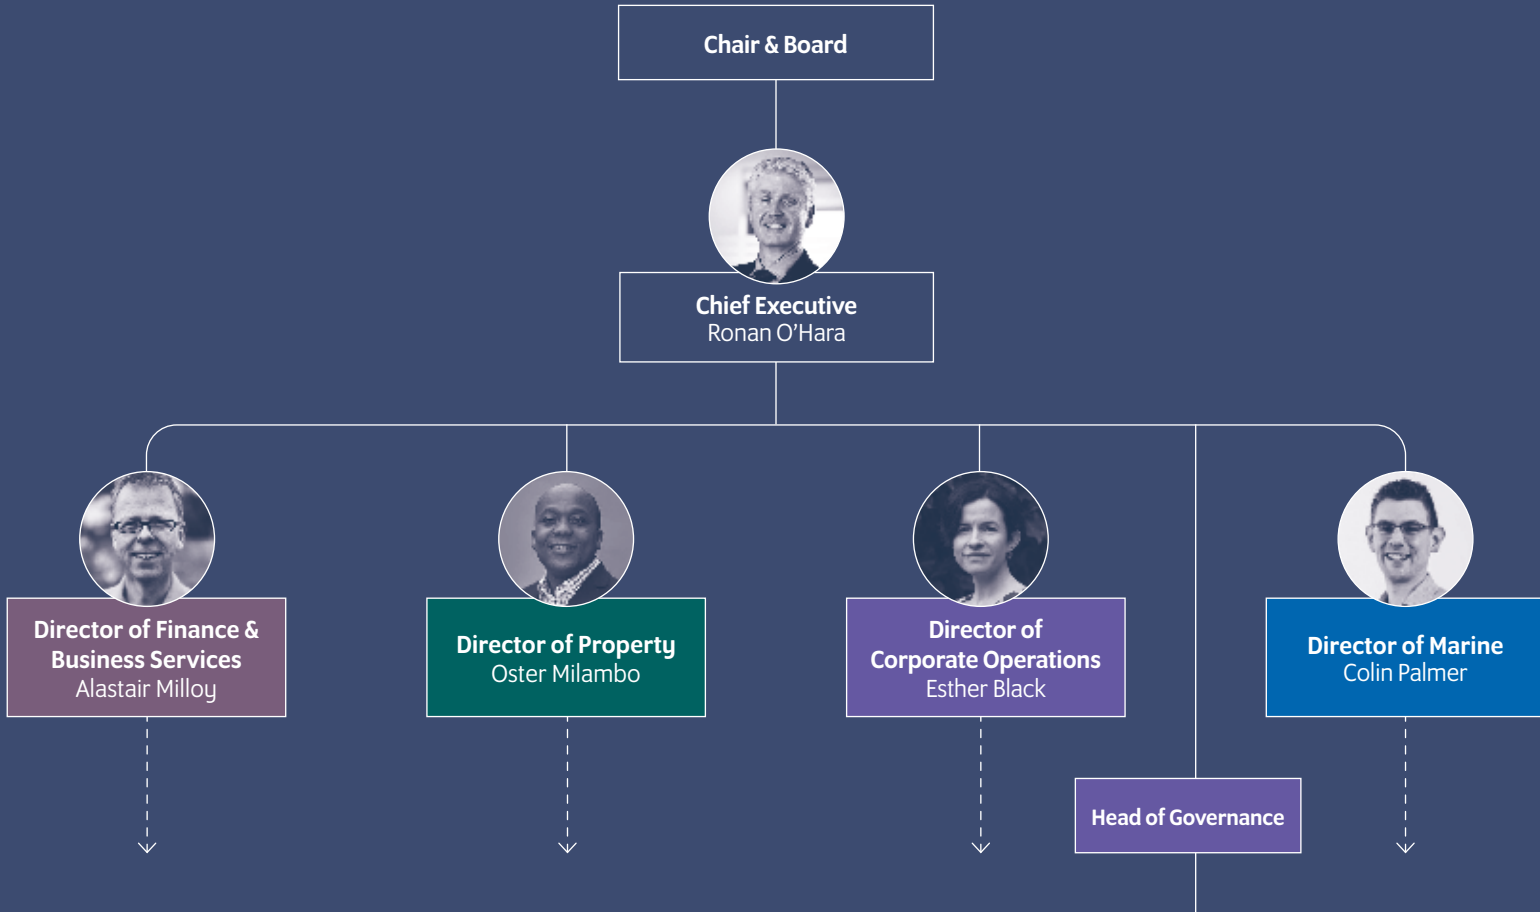

Crown Estate Scotland organisation chart

Finance & Business services

Director of Finance & Business Services
Alastair Milloy

Property

Director of Property
Oster Milambo

Head of Built Development

Head of Asset Management (Property)

Manager of the PMO

Built Development Manager

Built Development Manager (Montrose)

Asset Manager

Asset Manager

Portfolio Coordinator

Assistant Portfolio Coordinator

Estate staff

Director of Corporate Operations
Esther Black

Marine

Director of Marine
Colin Palmer