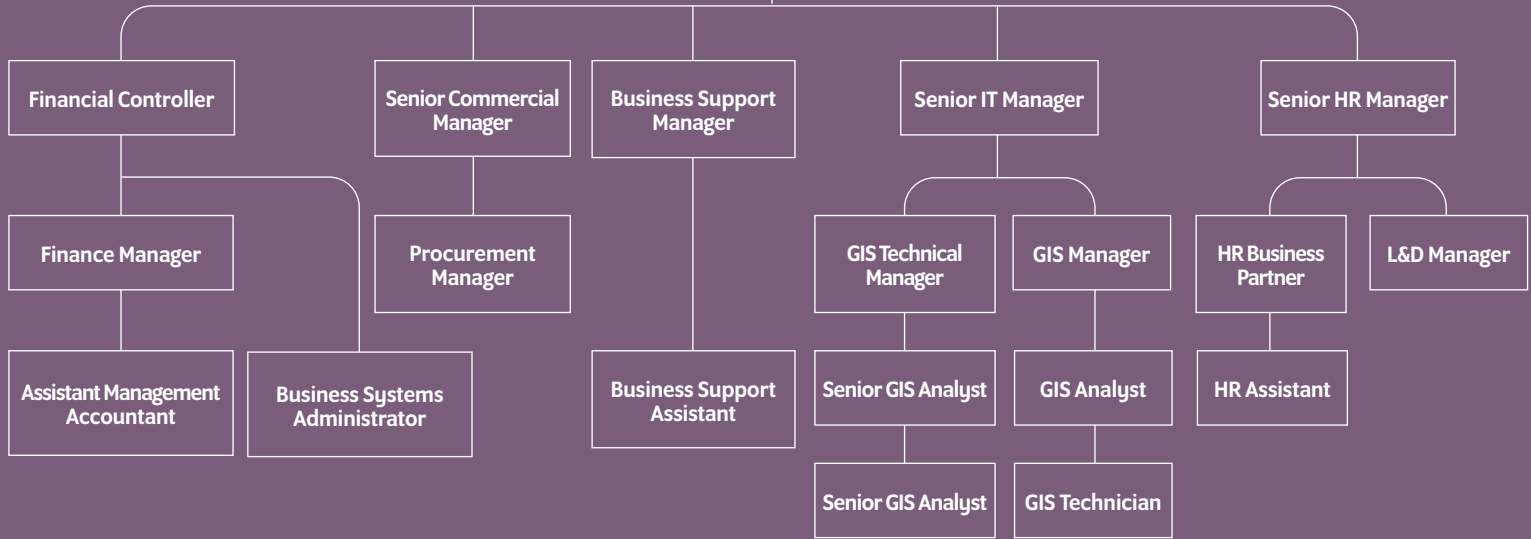

Finance & Business services

Director of Finance & Business Services
Alastair Milloy