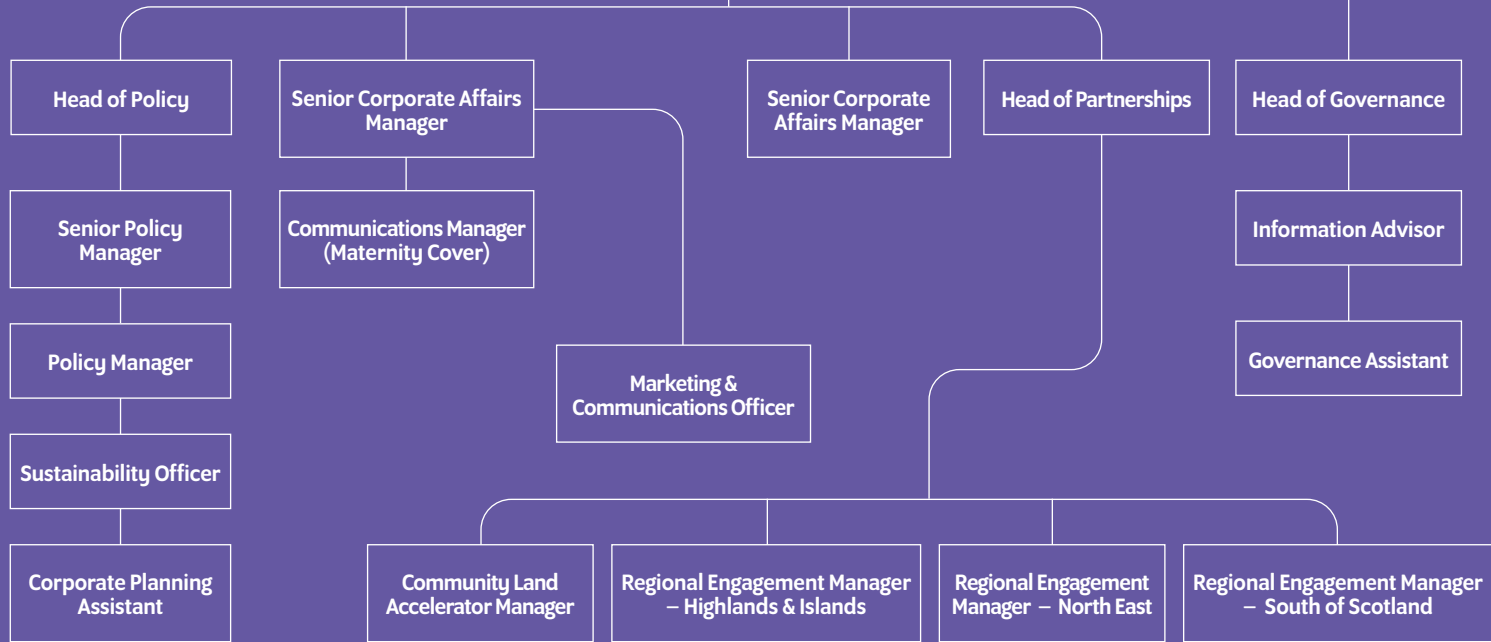

Manager of the PMO

Estate staff

Head Ranger

Countryside Business Assistant

Maintenance Supervisor

Maintenance

Mason and JCB

Forest Manager

Forestry Intern

Operations

Director of Corporate Operations
Esther Black

Marine

Director of Marine
Colin Palmer