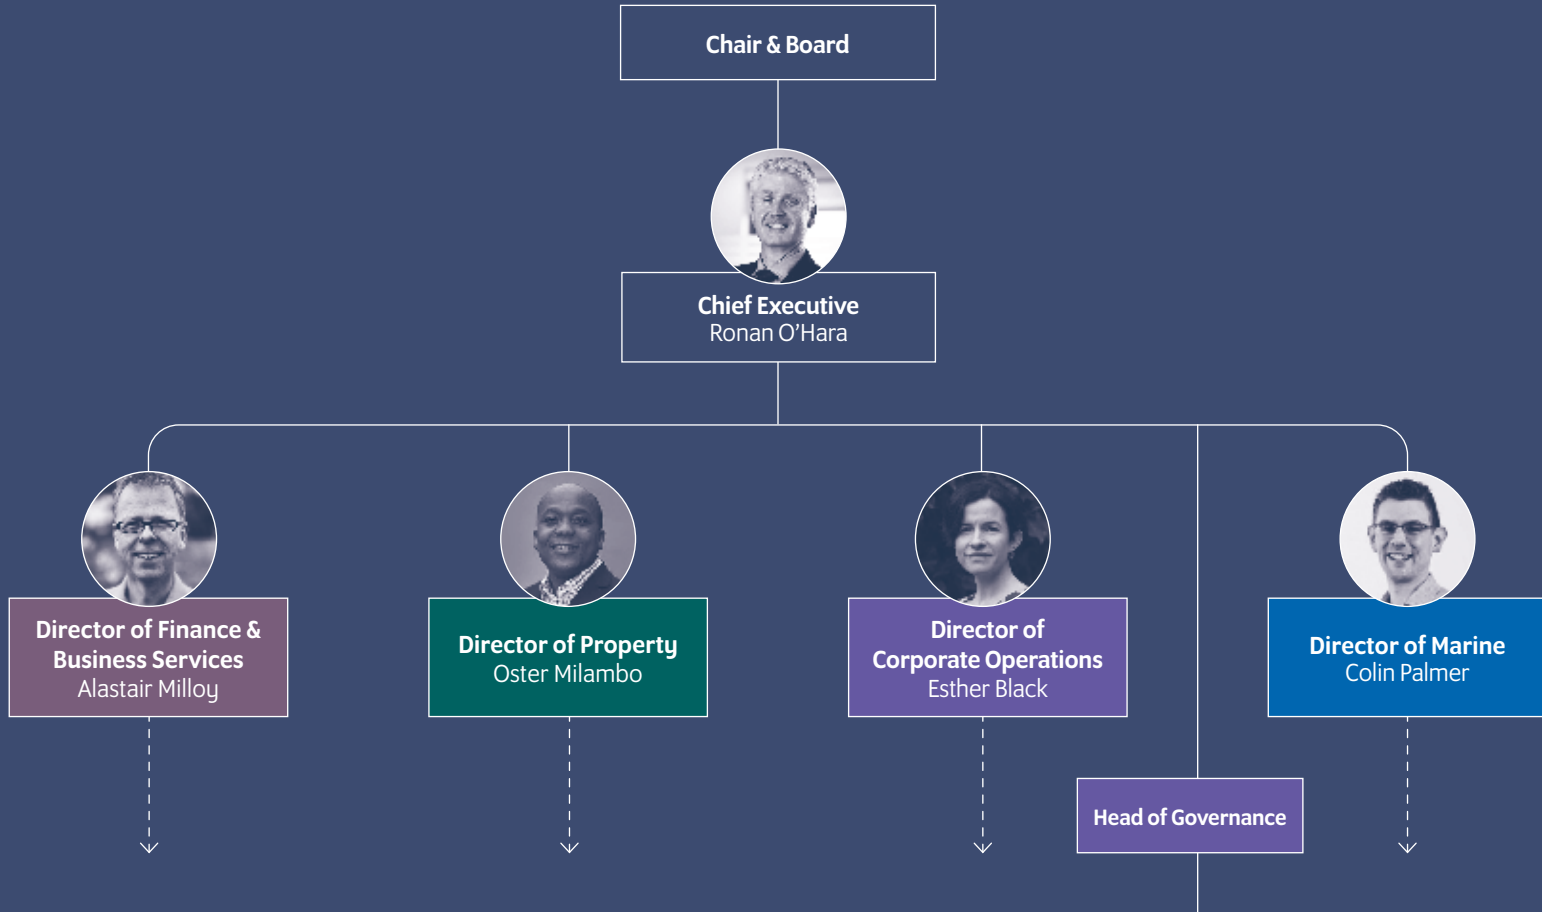

Crown Estate Scotland organisation chart

Finance & Business services

Director of Finance & Business Services
Alastair Milloy

Property

Director of Property
Oster Milambo

Head of Built Development

Built Development Manager

Manager of the PMO

Estate staff

Head Ranger

Countryside Business Assistant

Maintenance Supervisor

Maintenance

Mason and JCB

Forest Manager