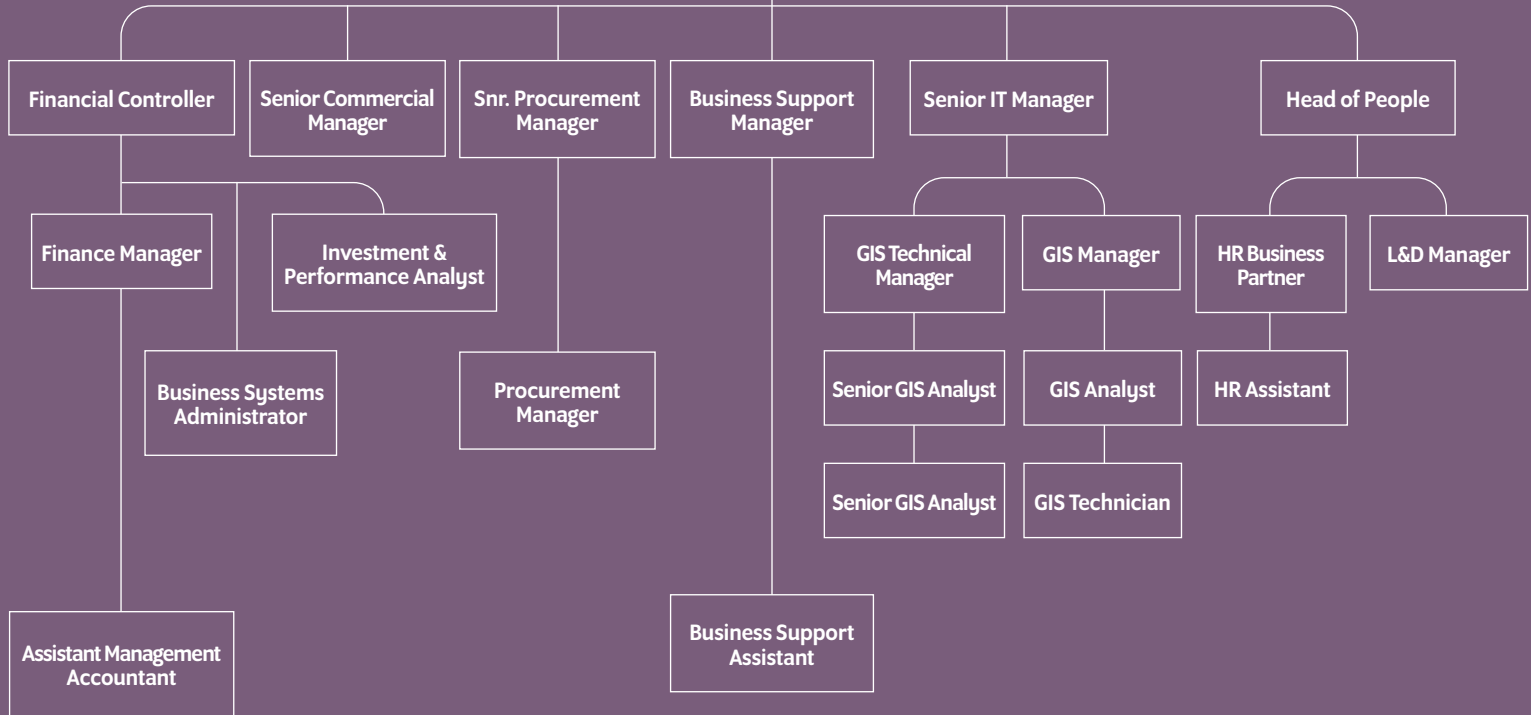

Crown Estate Scotland organisation chart

Finance & Business services

Director of Finance & Business Services
Alastair Milloy

Property

Director of Property
Oster Milambo

Head of Built Development

Built Development Manager

Built Development Manager (Montrose)

Project Manager – Delivery

Project Manager – Development

Head of Asset Management (Property)

Asset Manager

Asset Manager

Portfolio Coordinator

Assistant Portfolio Coordinator

Manager of the PMO

Estate staff

Head Ranger

Countryside Business Assistant

Maintenance Supervisor

Maintenance

Mason and JCB

Forest Manager