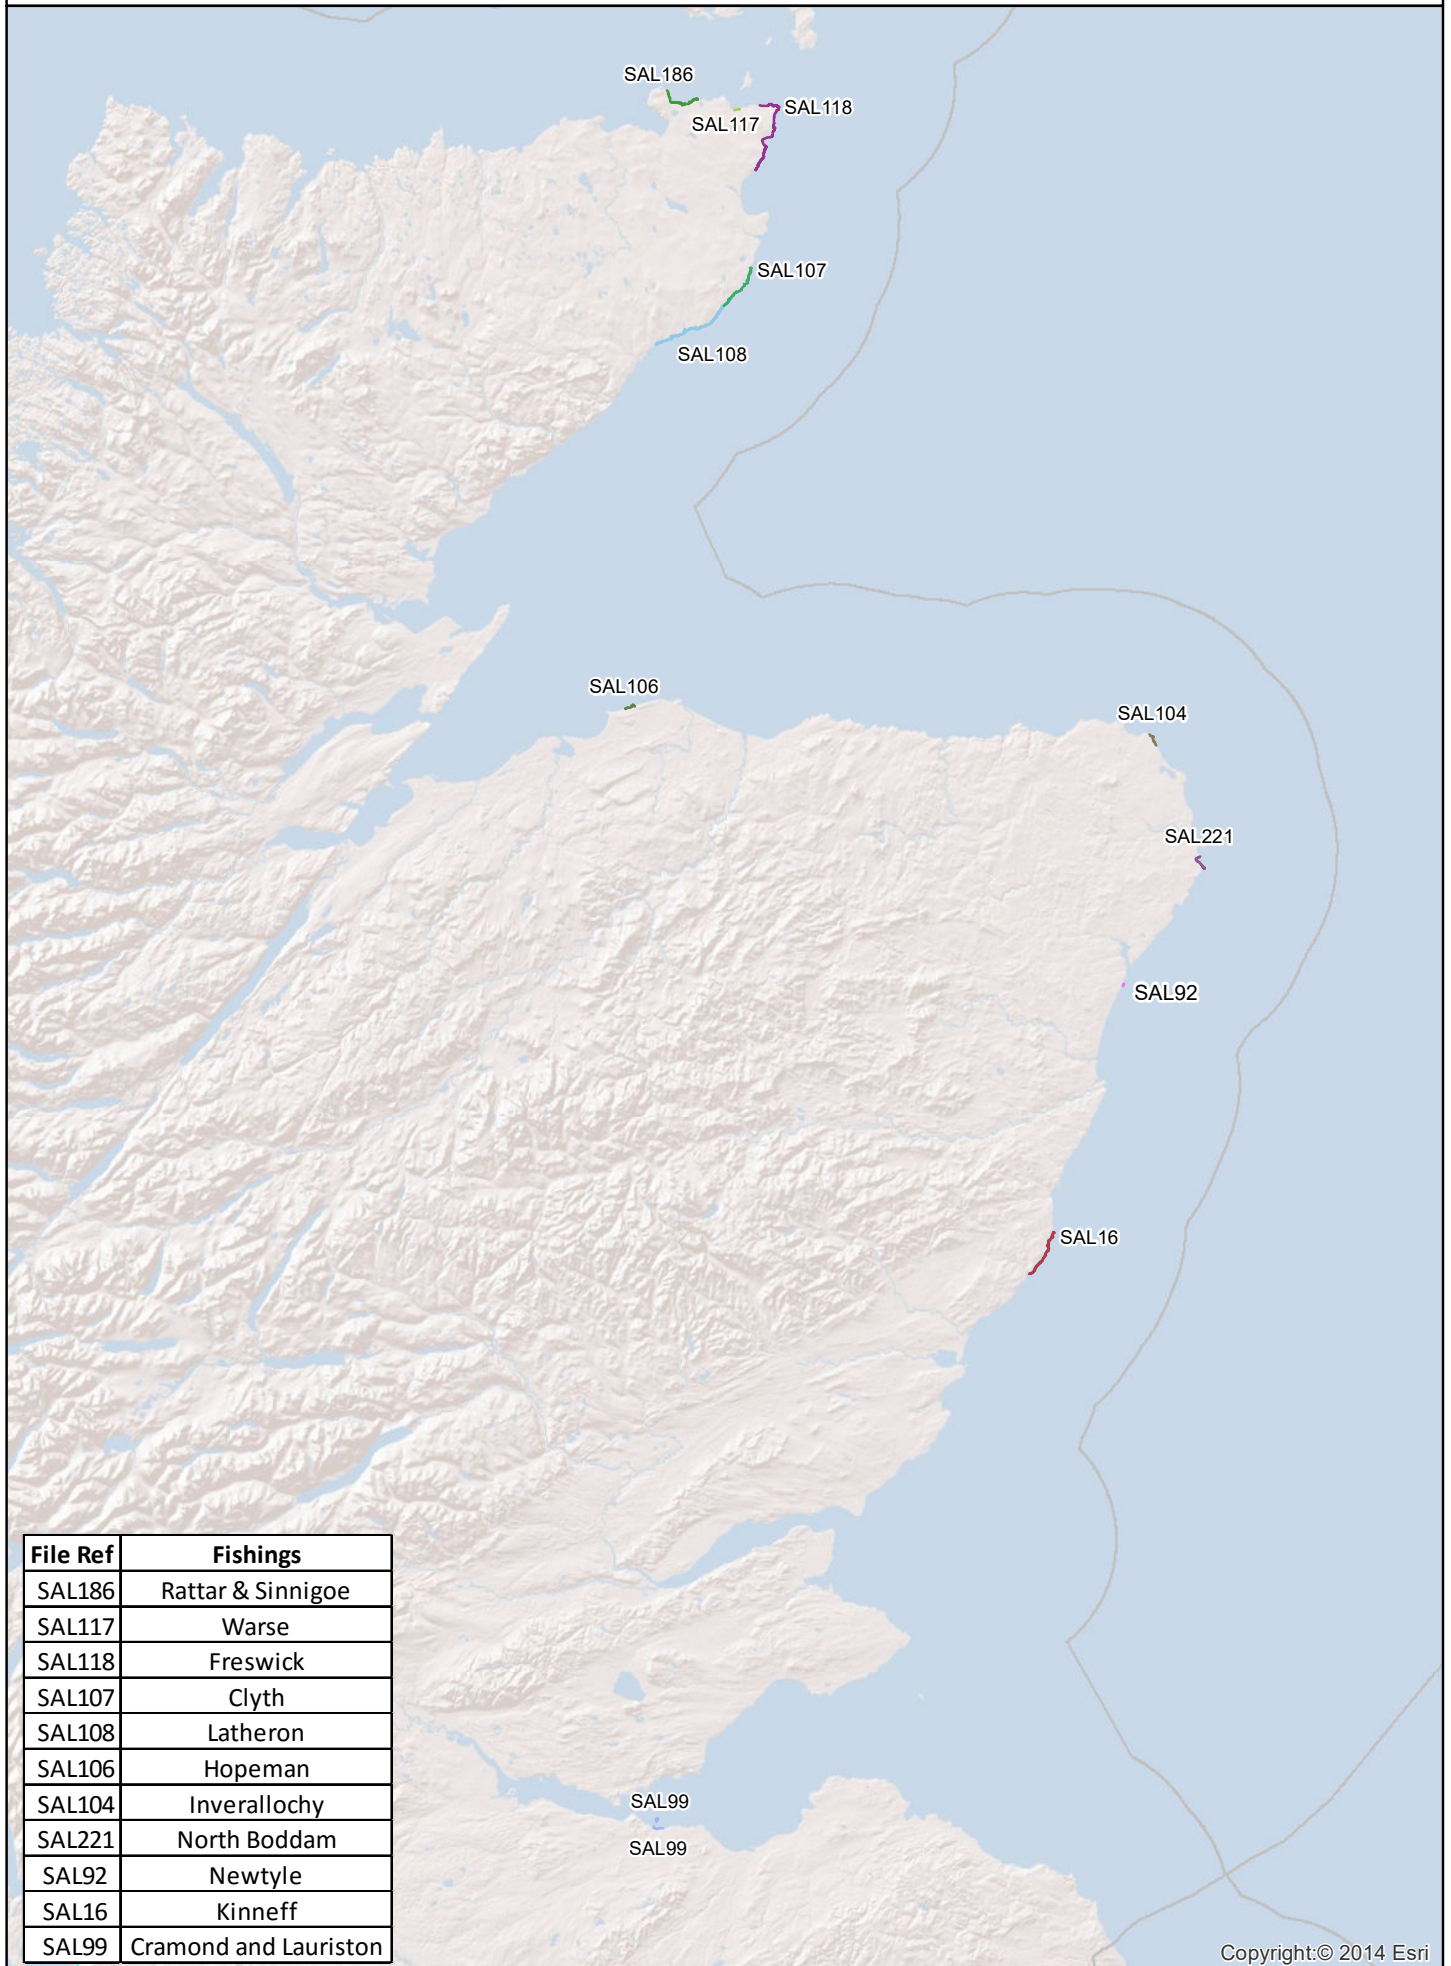

Crown Title Coastal salmon fishing vacant stretches (East)

**Crown Estate
Scotland**
Oighreachd a' Chrùin Alba

File Ref	Fishings
SAL186	Rattar & Sinnigoe
SAL117	Warse
SAL118	Freswick
SAL107	Clyth
SAL108	Latheron
SAL106	Hopeman
SAL104	Inverallochy
SAL221	North Boddam
SAL92	Newtyle
SAL16	Kinneff
SAL99	Cramond and Lauriston