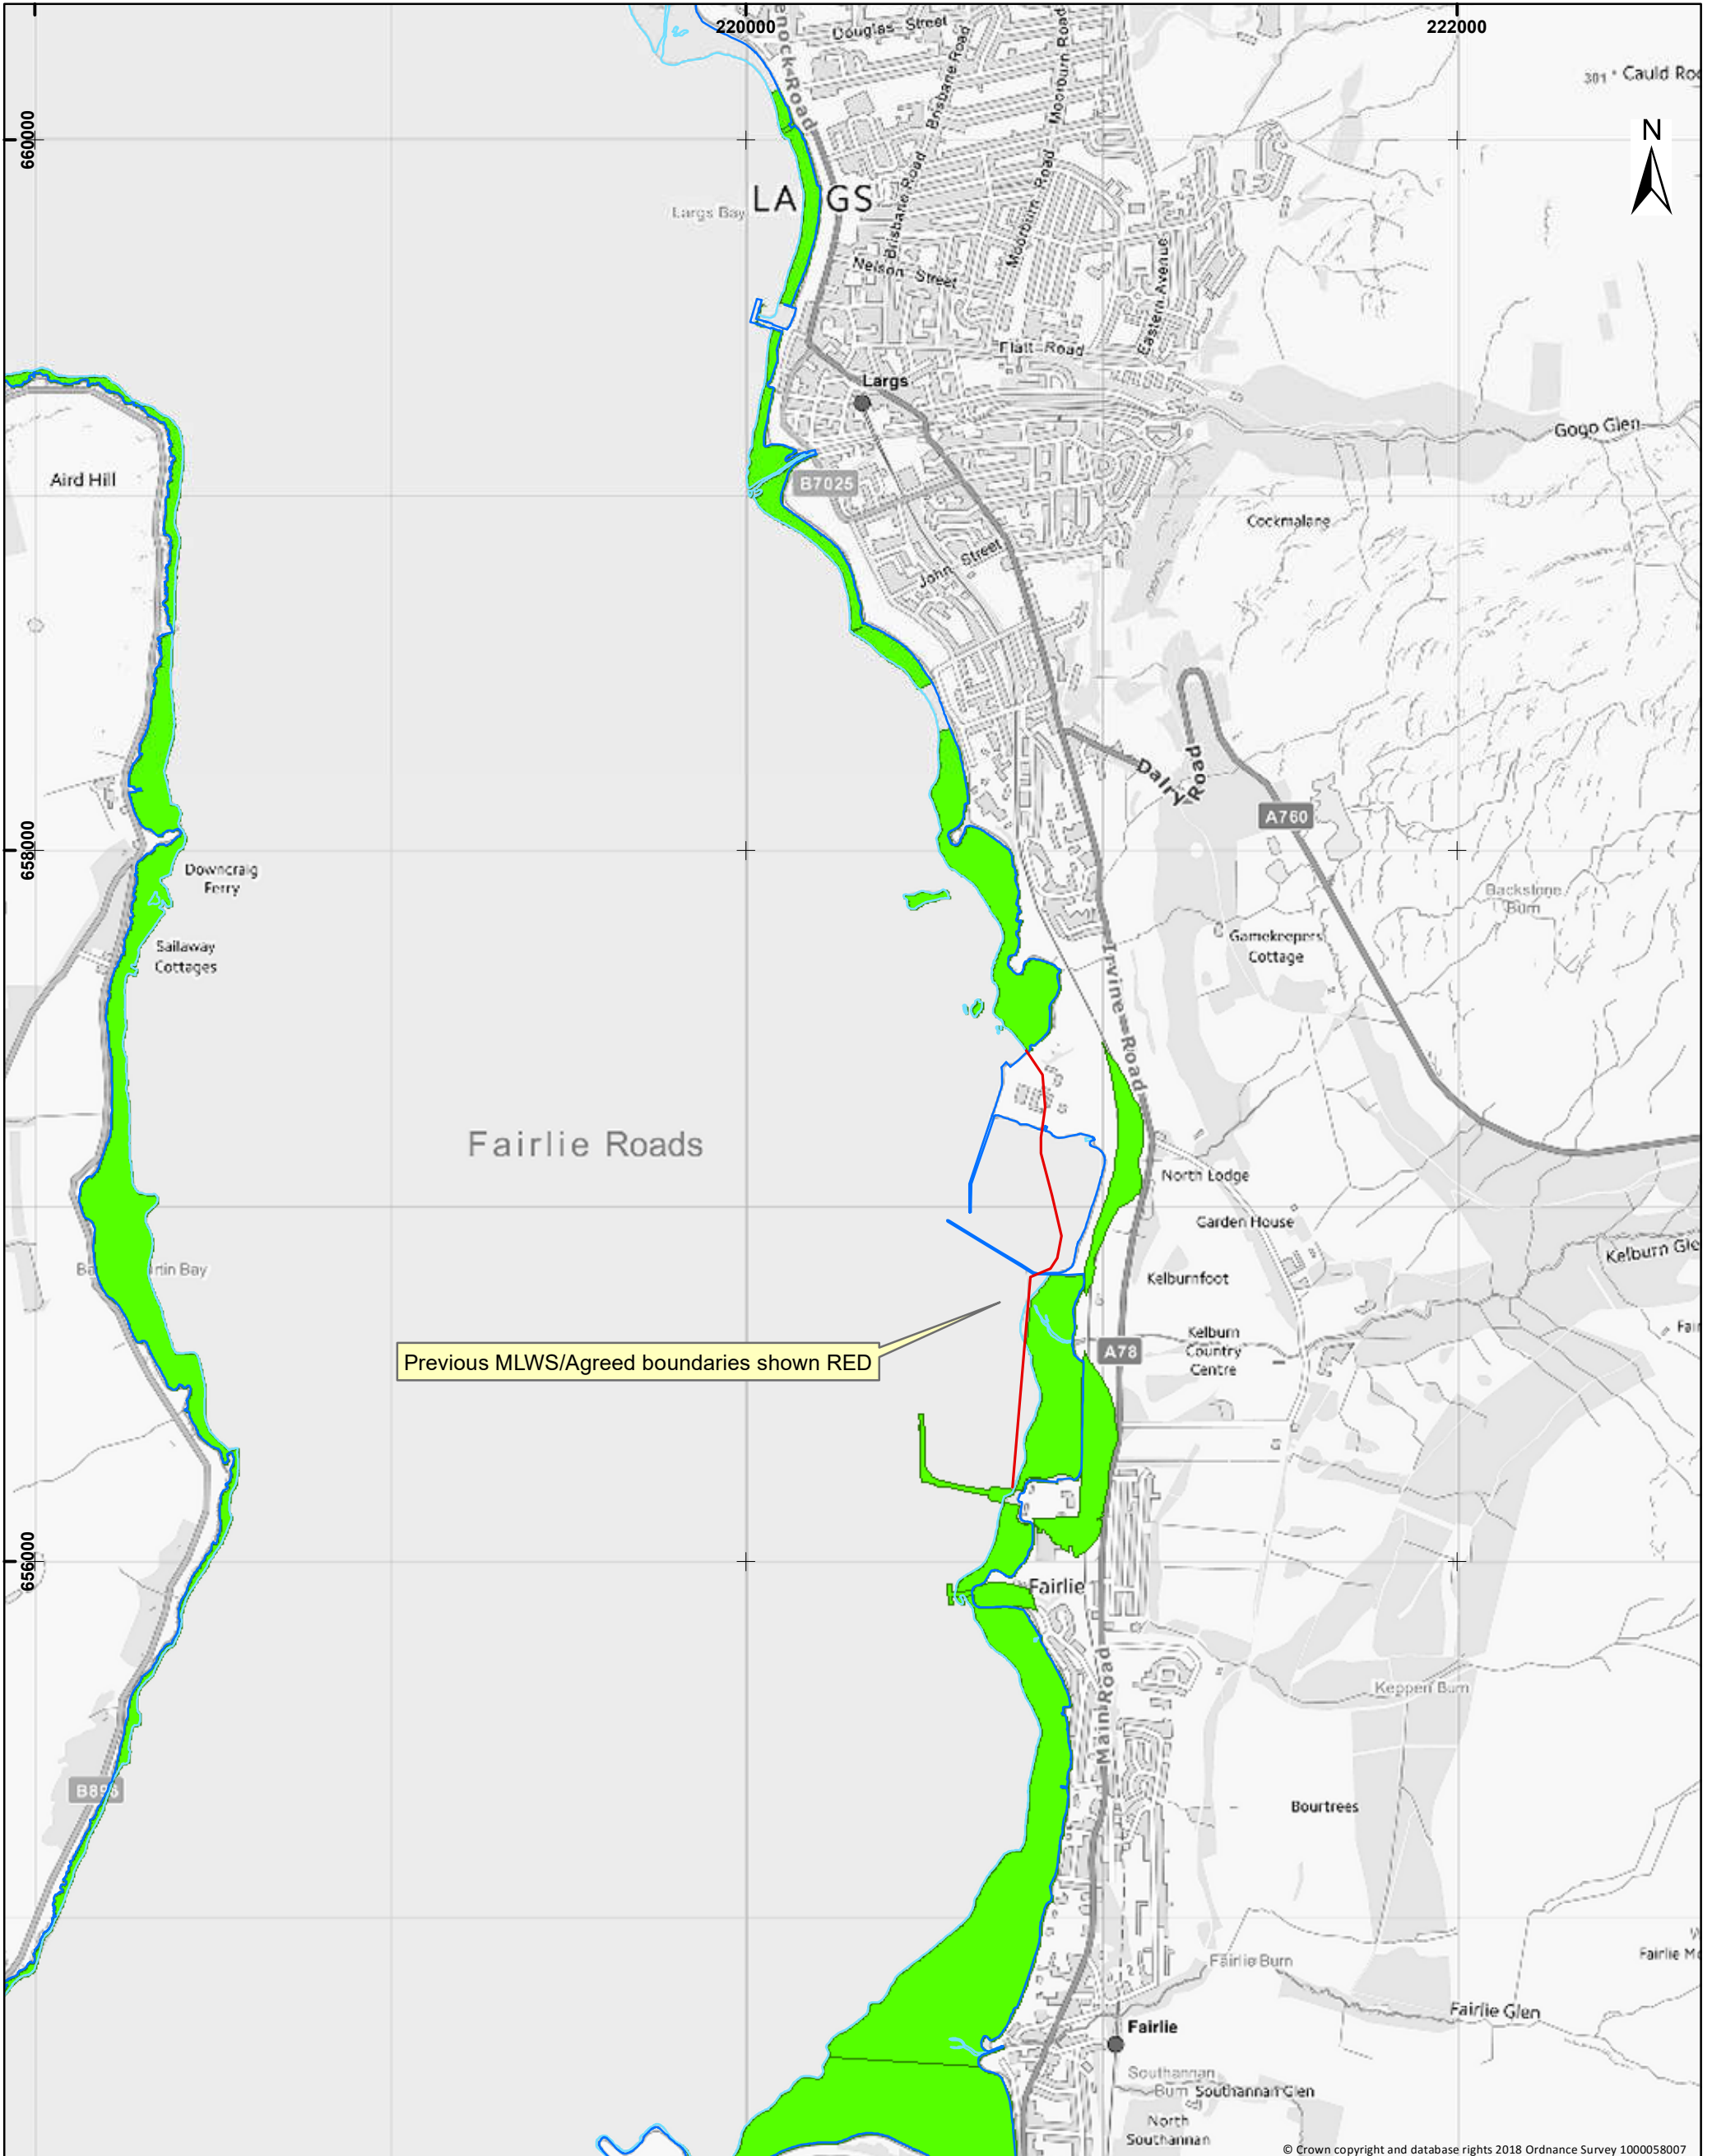

NORTH AYRSHIRE COUNCIL - Largs

Previous MLWS/Agreed boundaries shown RED

**FOR INFORMATION ONLY**

non\_Crown foreshore shown GREEN

Crown Estate Scotland  
6 Bell's Brae  
Edinburgh  
EH4 3BJ

Scale: 1:17,500  
Date: 04/07/2018  
Author: HK  
Ref: non\_Crown Foreshore

Coordinate System: British National Grid  
Datum: OSGB 1936  
0 0.45 0.9 Kilometers

© Crown copyright and database rights 2018 Ordnance Survey 1000058007