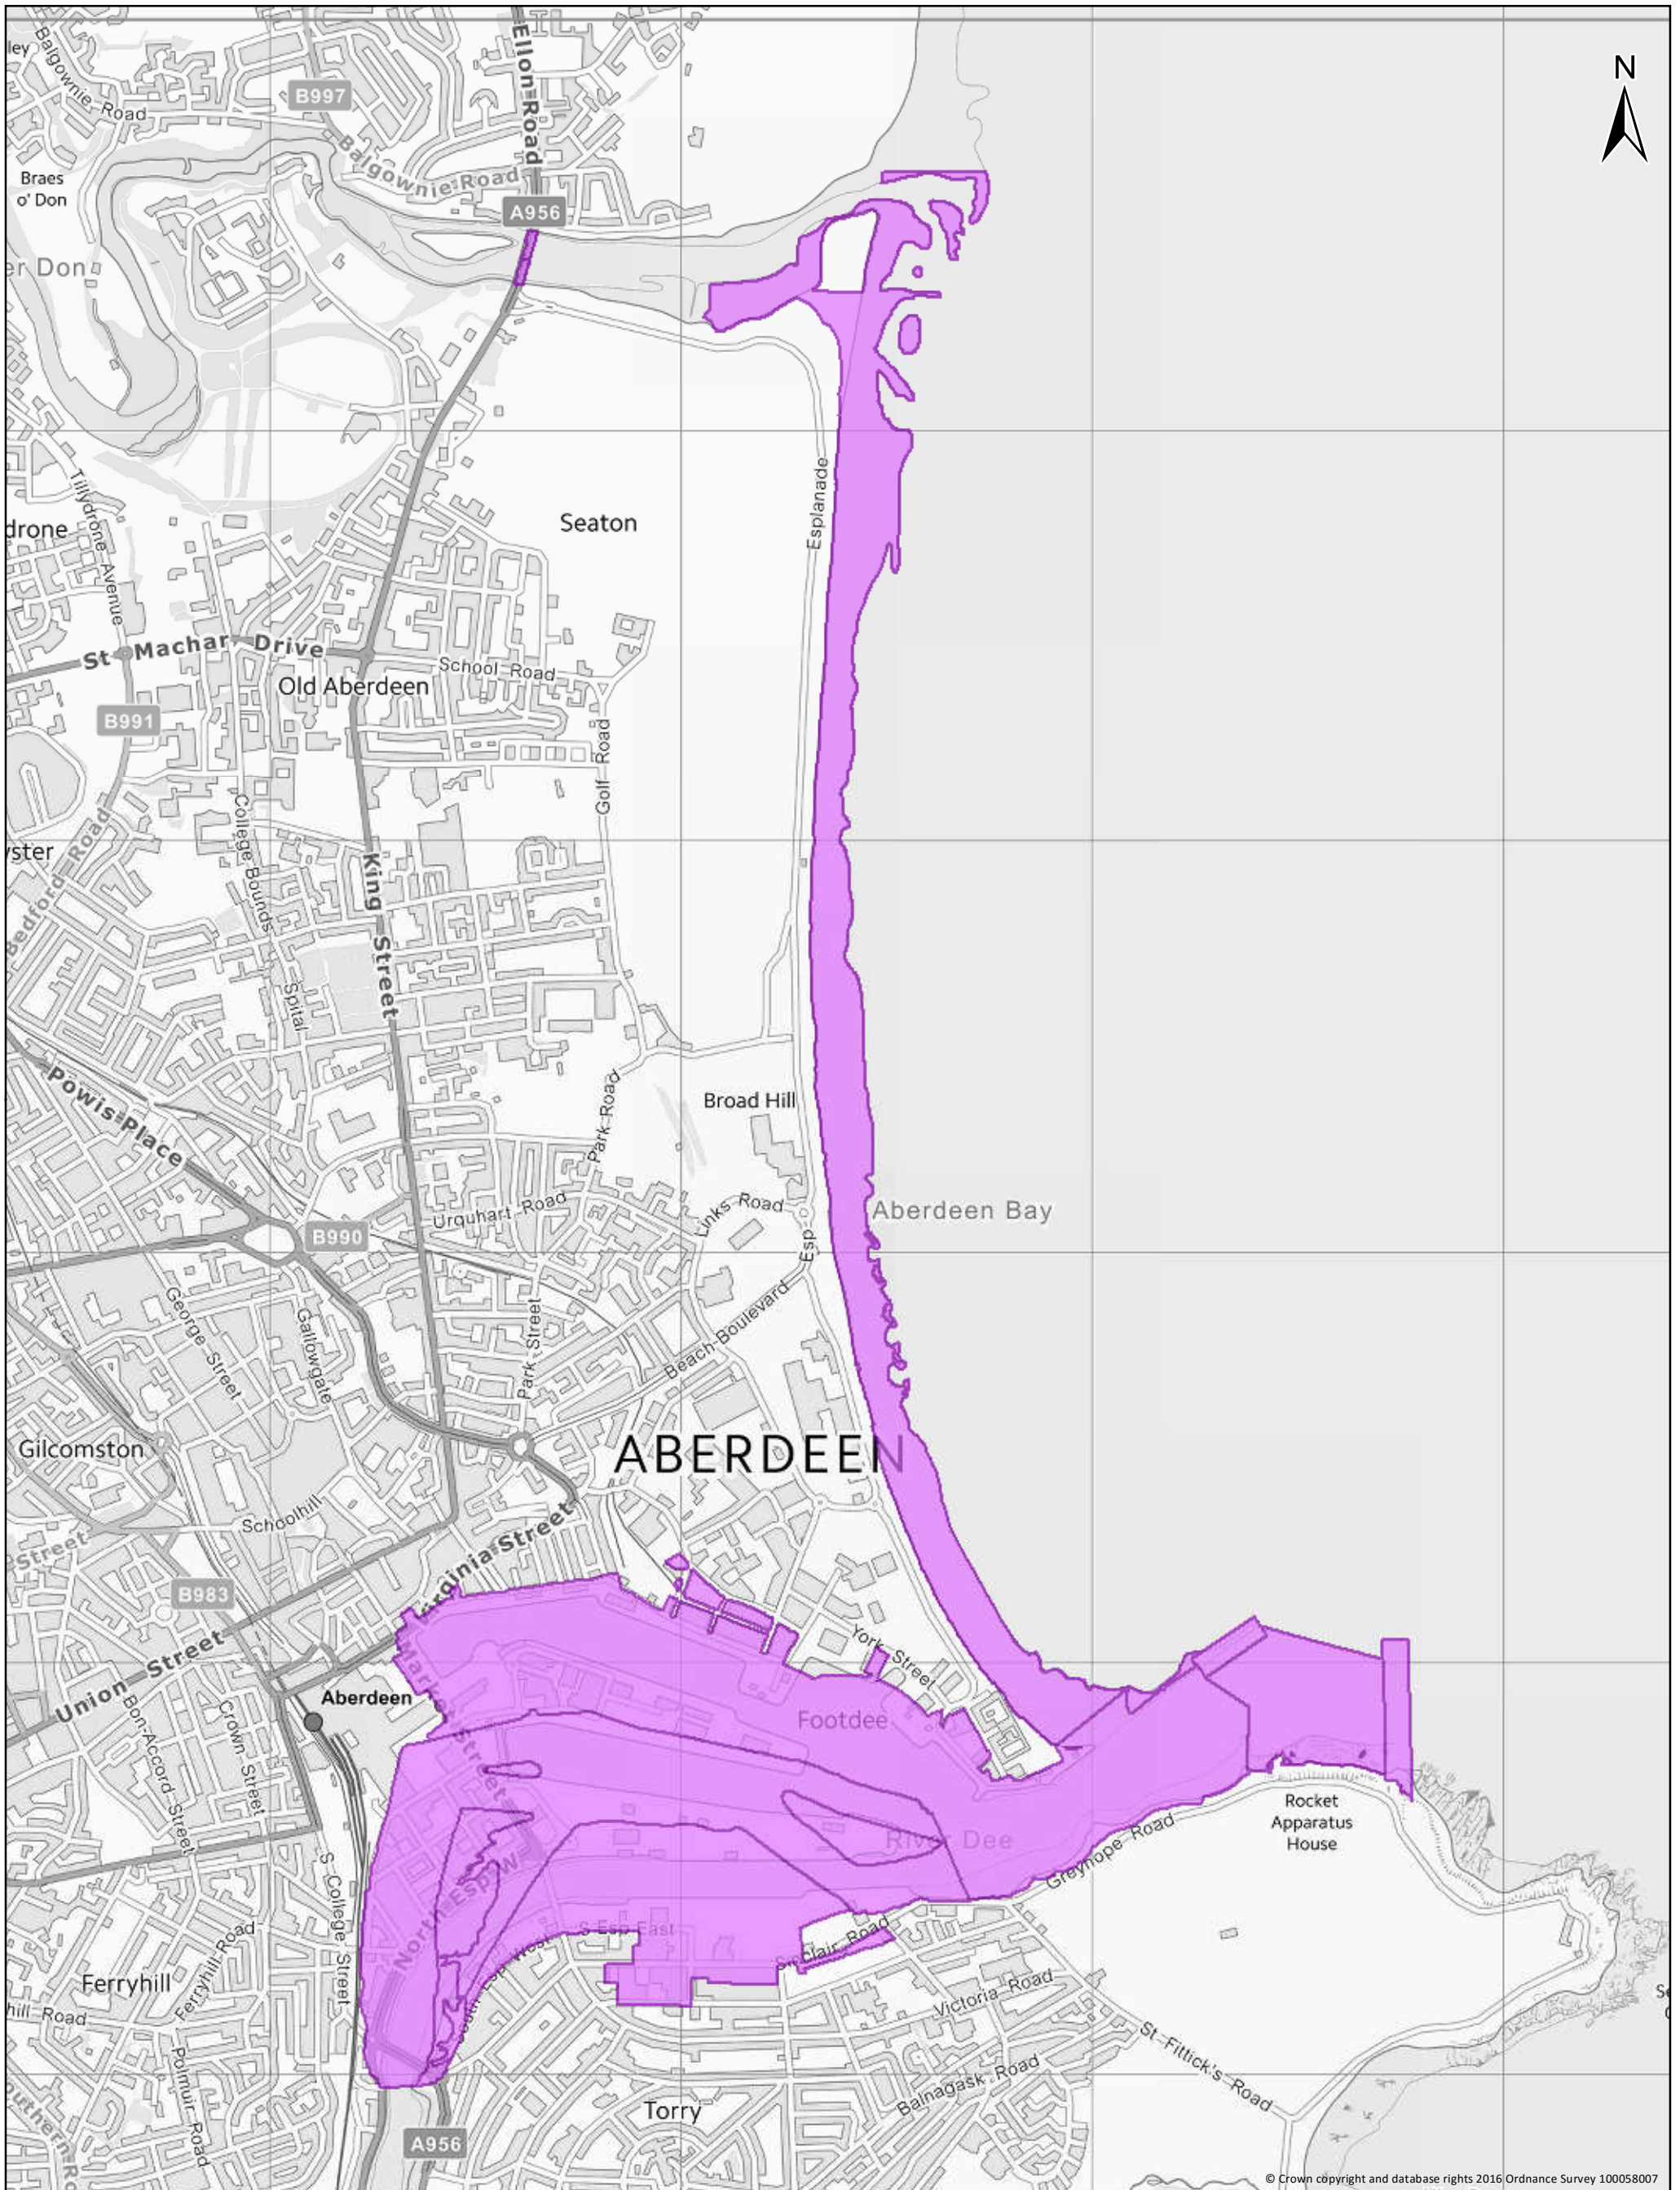

Aberdeen Bay

© Crown copyright and database rights 2016 Ordnance Survey 100058007

FOR INFORMATION ONLY

Non-Crown ownership shown PURPLE

Crown Estate Scotland
6 Bell's Brae
Edinburgh
EH4 3BJ

Scale: 1:15,000 @A3
Date: 22/06/2017
Author: HK
Reference: Aberdeen Bay

Coordinate System: British National Grid
Datum: OSGB 1936

0 500 1,000 Metres